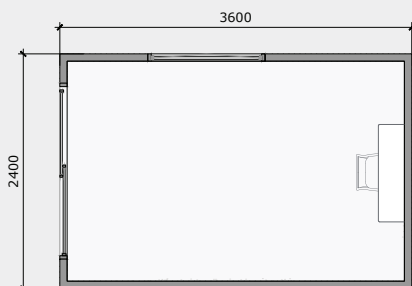

## Specifications

**Size:** 3.6m x 2.4m

**Cladding options:**

- EPS Panel (Titania or Sandstone Grey)
- Corrugate (Vertical or Horizontal COLORSTEEL®)
- Corrugate + Timber (COLORSTEEL®)

**Features:**

- One universal area
- Ranchslider door
- Window
- Trickle air vents to reduce condensation and increase airflow
- Carpet tiles
- LED lighting
- Power points
- Pre-wired for a heat pump